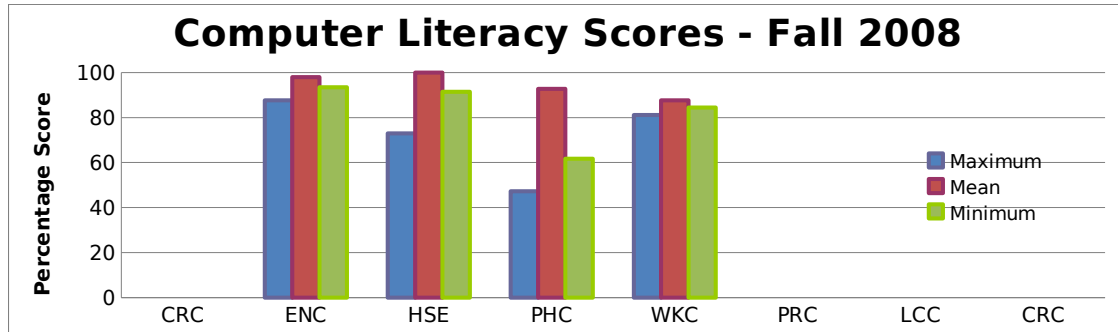

Institutional Assessment of Computer Literacy Skills and Knowledge for Fall 2008

	CRC	ENC	HSE	PHC	WKC	PRC	LCC	CRC
	Not Reporting					Not Reporting	Not Reporting	Not Reporting
Maximum		87.7	73.0	47.3	81.2			
Mean		98.0	100.0	92.7	87.7			
Minimum		93.5	91.4	61.7	84.5			