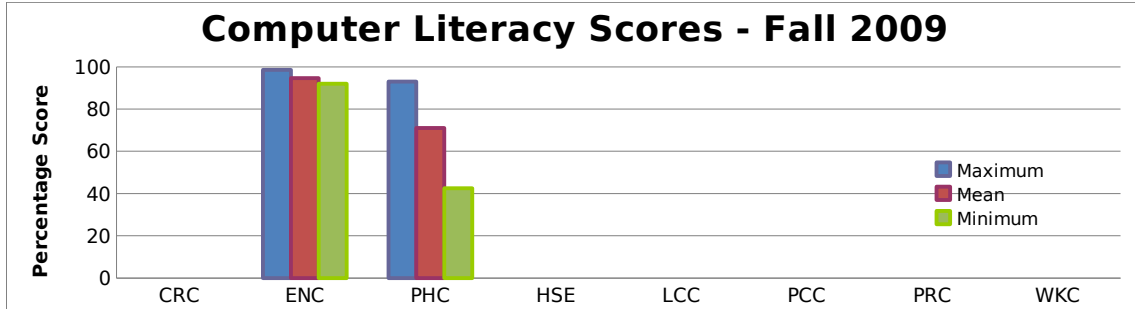

Institutional Assessment of Computer Literacy Skills and Knowledge for Fall 2009

| | CRC | ENC | PHC | HSE | LCC | PCC | PRC | WKC |
|----------------|---------------|------|------|---------------|---------------|---------------|---------------|---------------|
| | Not Reporting | | | Not Reporting | Not Reporting | Not Reporting | Not Reporting | Not Reporting |
| Maximum | | 98.5 | 93.0 | | | | | |
| Mean | | 94.6 | 71.0 | | | | | |
| Minimum | | 92 | 42.5 | | | | | |