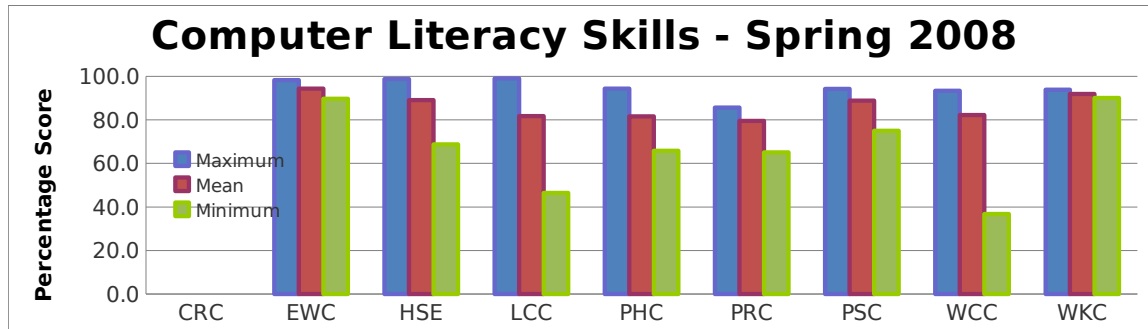

Institutional Assessment of Computer Literacy Skills and Knowledge for Spring 2008

	CRC	EWC	HSE	LCC	PHC	PRC	PSC	WCC	WKC
	Not Reporting								
Maximum		98.3	98.7	99.0	94.3	85.6	94.2	93.3	93.8
Mean		94.3	89.1	81.7	81.6	79.5	88.8	82.2	91.9
Minimum		89.7	68.7	46.5	65.8	65.0	75.0	36.7	90.0

EWC			
Katherine No Neck	98.33		
Marie Clifford	93.67		98.3
Denver American Horse	95.5		89.7
Jennifer Hooper	89.67	MEAN	94.3

HSE	
Ulrike Werner	95.33
Anthony Valella	94.17
Vickie Smith	92.33
Brandon Handboy	98.67
Jonni Hertel	87.33
Rhonda Kihega	92
Melanie Mason	90.83
Sheena Means	90.5
Sherry Shiflett	85