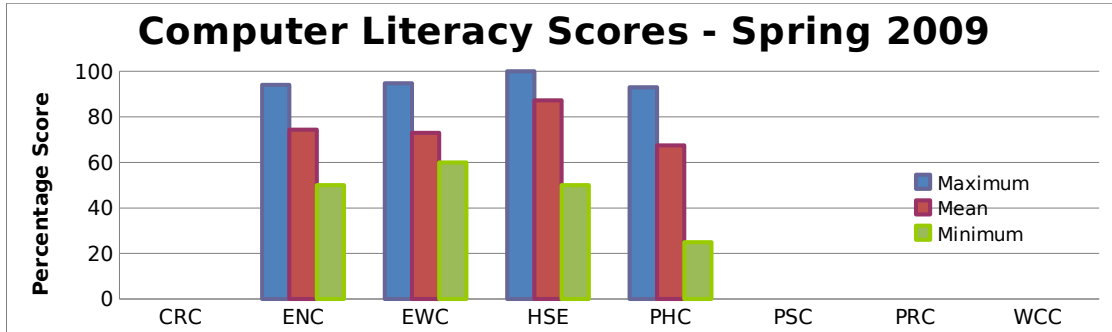

Institutional Assessment of Computer Literacy Skills and Knowledge for Spring 2009

	CRC	ENC	EWC	HSE	PHC	PSC	PRC	WCC
	Not Reporting					Not Reporting	Not Reporting	Not Reporting
Maximum		94.0	94.7	100.0	93.0			
Mean		74.4	73	87.3	67.5			
Minimum		50.0	60	50.0	25.0			